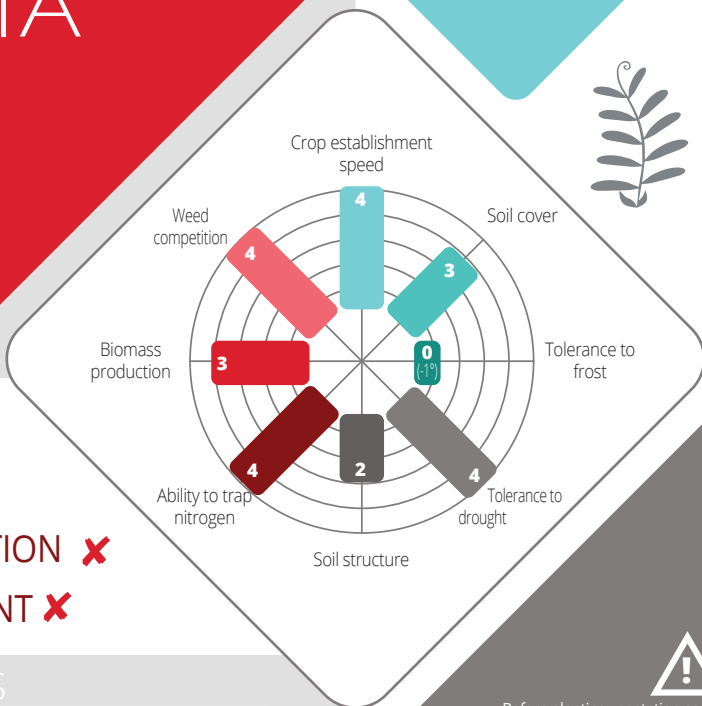

### Root system

Taproot

# CHIA

## USES

COVER CROP ✓

GRAZING ✓

BIOGAS PRODUCTION ✗

COMPANION PLANT ✗

## GROWING TIPS

**Crops benefiting from the intercrop :** A plant family that does not feature much in rotation. Possible in front of any crop.

**Ease of implantation :** +++

**Sowing date :** Well-suited to early sowings