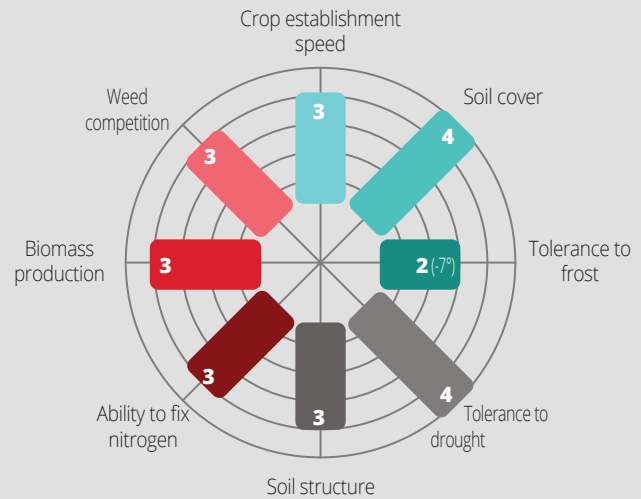

### GROWING TIPS

**Crops benefiting from the intercrop : Rapeseed** (excellent companion plant), cereals, corn, beetroot, potatoes...

**Ease of implantation : +++**

**Sowing date :** Well suited to early sowings

**Sowing depth & TGW : 2/3 cm** - Approx. **20-25g**

**Sowing rate in pure & targeted density :**

**+/- 20-25 kg/ha**  
**+/- 140 plants/m<sup>2</sup>**

Seeding technique	Under the combine cutterbar	Direct seeding	Simplified Cultivation Techniques	After ploughing
Adaptation	-	++	+++	++

Destruction method	Frost	Schredder, roller, chopper	Rolling on frost	Stubble cultivator	Plough	Glyphosate	Glyphosate + 2,4D
Efficiency	+/- (-7°C)	-	++	+/-	++	+/-	++

 Before planting vegetation cover, find out about the regulations in force in your region (Nitrate Directive), particularly with regard to the choice of species and the dates and methods of destruction.

### AGRONOMY