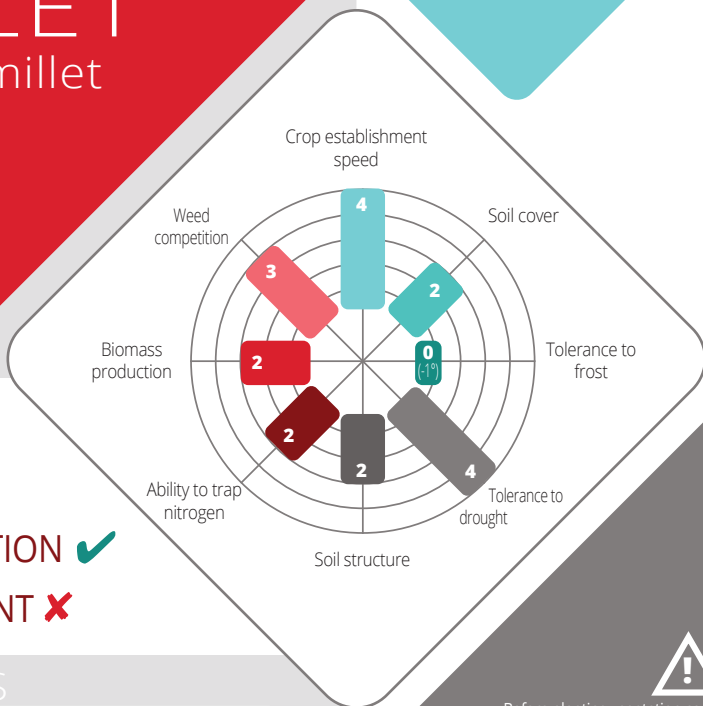

SPECIES

Proso millet (*Panicum miliaceum*)

FAMILY

Grass

CYCLE

Short (± 3 months)

Plant port & Height

Erected - Up to 1 m

Root system

Fascicular

Ease of integration in mixtures

Excellent

SEM-PARTNERS
Semences - Conseils - Services

MILLET

Proso millet

USES

COVER CROP ✓

GRAZING ✓

BIOGAS PRODUCTION ✓

COMPANION PLANT ✗

GROWING TIPS

Crop benefiting from the intercrop: Well-suited before any crop other than cereals and corn

Ease of implantation: ++++

Sowing date: Well-suited to early sowings