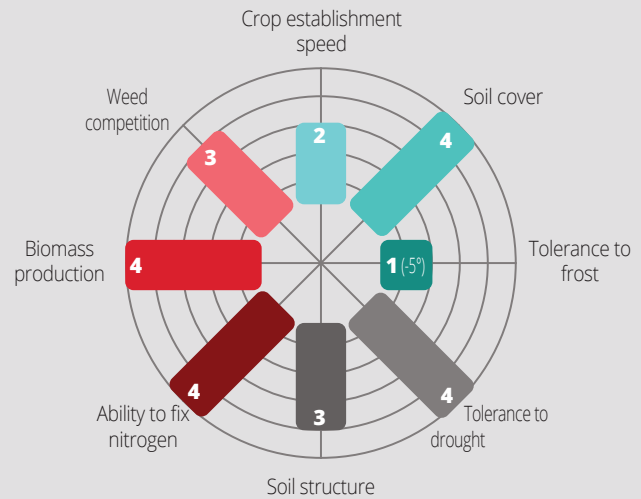

AGRONOMY

SPECIES

Chickling vetch (*Lathyrus sativus*)

FAMILY

Leguminous plant

CYCLE

Long (> 4 months)

Plant port

Creeping

Root system

Taproot