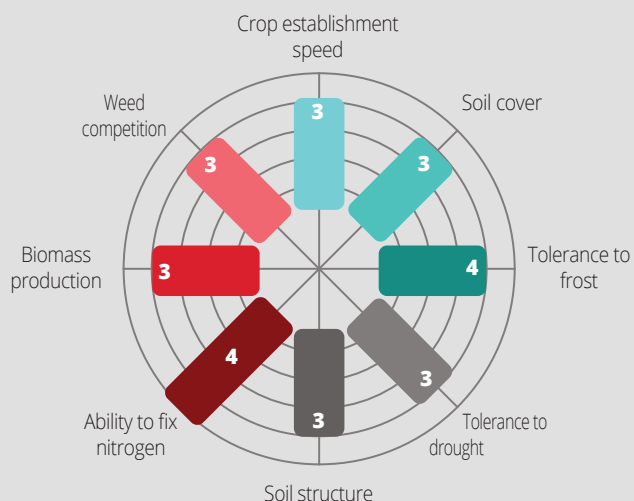

AGRONOMY

CEPP 0,007
Certificat d'Economie de Produits Phytosanitaires

SPECIES (FAMILIES)

- Canary grass (Poaceae)
- + Forage pea (Legume)
- + Common vetch (Legume)
- + Chickling vetch (Legume)
- + Tillage radish (Brassicaceae)