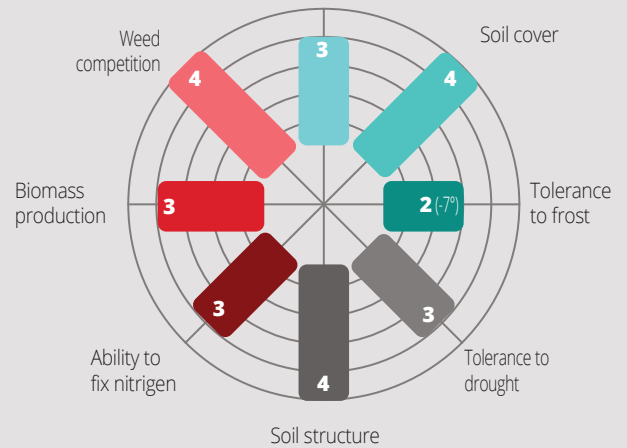

### GROWING TIPS

**Crops benefiting from the intercrop :** Cereals, corn, potatoes, sorghum, sunflower...

**Ease of implantation :** +++

**Sowing date :** Well-suited to early and late sowings

**Sowing rate & depth :** 20 kg/ha - +/- 2 cm

**Targeted density :** 70 to 80 plants/m<sup>2</sup>

Seeding techniques	Under the combine cutterbar	Direct seeding	Simplified Cultivation Techniques	After ploughing
Adaptation	-	+++	+++	++

Destruction method	Soil preparation tools	Ploughing	Frost	Rolling on frost	Crimping	Chemistry	Rolling	Toothed tools
Efficiency	++++	+++	++	++	++	+++	+	-

Before planting a plant cover, find out about the regulations in force in your region (Nitrate Directive), particularly with regard to the choice of species and sowing dates and methods.

Data sources : CTPS / ARVALIS - \* breeder/partner data - The agronomic and technological information provided in this document may vary from one year to the next depending on the region and agroclimatic conditions.

Crop establishment speed